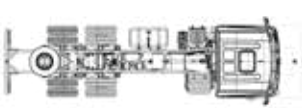

Tire Pressure Monitoring System

Electric Cab Lift

Aluminum Rim

Transmission PTO

Front Dust Protection

315/60 Tyre Option

315/70 Tyre Option

DIMENSIONS (mm)